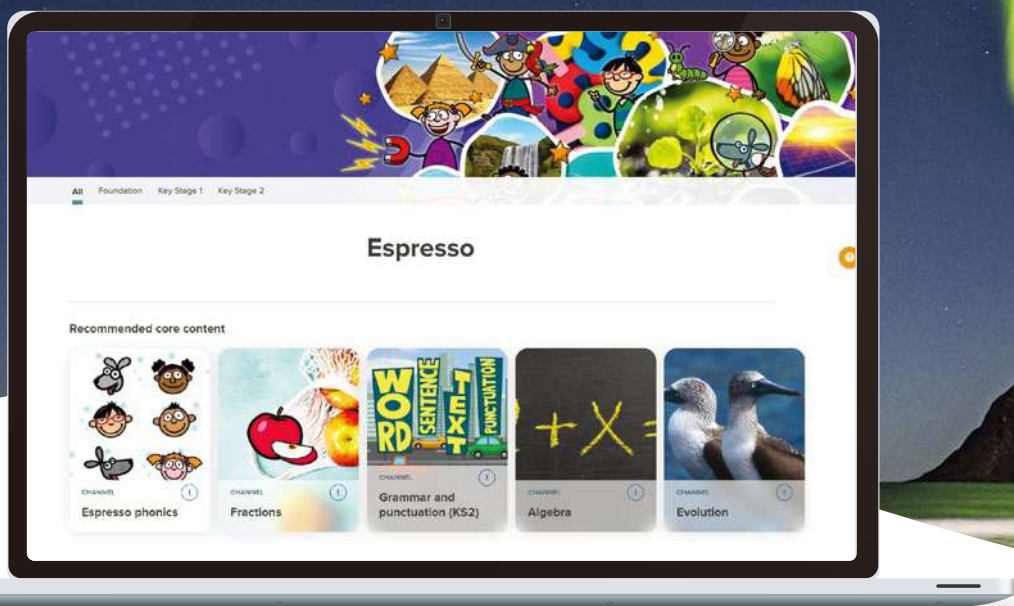

ESPRESSO

Prepare learners for tomorrow through curiosity, engagement and real-world experiences.

ESPRESSO

Meet the new Discovery Education Espresso

Your daily learning platform

Discovery Education is committed to giving educators innovative ways to design and deliver engaging learning experiences for all pupils. Built around the amazing, timely content we're known for, Espresso is one secure place educators can rely on for the tools, resources and professional inspiration to engage students, and track their progress, every day.

Discovery Education

Serving Classrooms Around the World

4.5M
Educators

45M
Students

140+
Countries

Discover powerful learning resources

It's easy to find, save and return to the content you need for your daily lessons. Espresso's learning resources are carefully curated into channels focused around curriculum objectives and topics. Save relevant resources in your QuickList or organise into folders in My content.