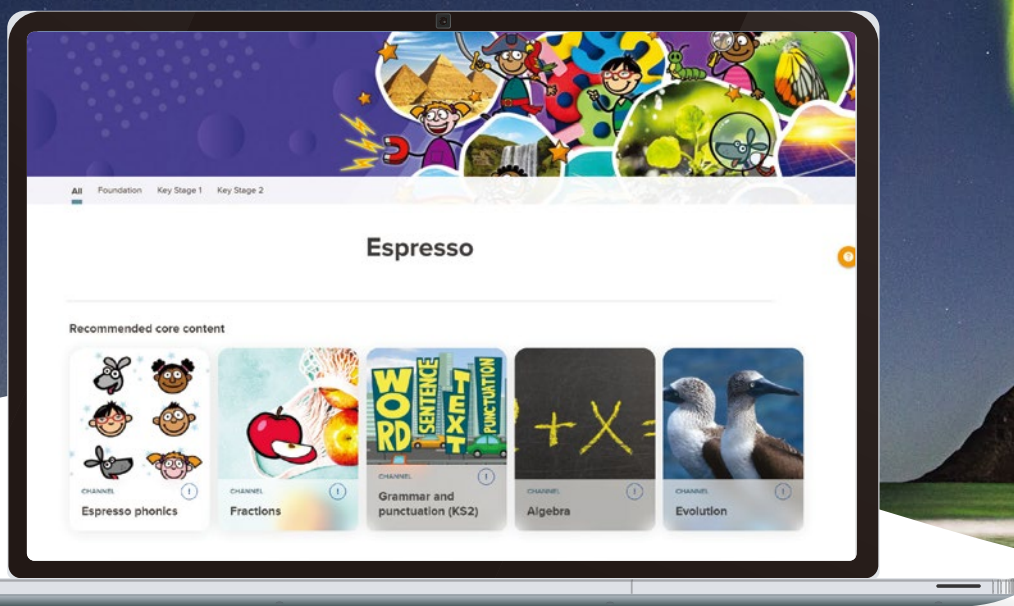

Espresso Phonics

CHANNEL

Story time: Rat-A-Tat-Tat

Prepare learners for tomorrow through curiosity, engagement and real-world experiences.

ESPRESSO

Meet the new Discovery Education Espresso

Your daily learning platform

Discovery Education is committed to giving educators innovative ways to design and deliver engaging learning experiences for all pupils. Built around the amazing, timely content we're known for, Espresso is one secure place educators can rely on for the tools, resources and professional inspiration to engage students, and track their progress, every day.